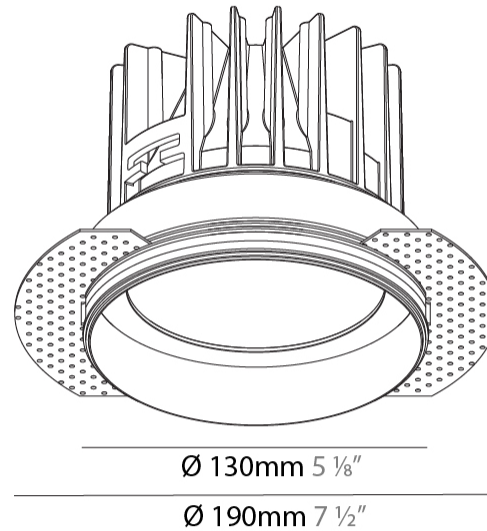

GENERAL

Series: Oiko
Subseries: Oiko Standard
Brand: Prolicht
Division: Architectural
Mounting Type: Trimless
Mounting Location: Ceiling
Subcategory: Downlight

PHYSICAL

Shape: Round
Diameter (mm): 130
Diameter (in): 5 1/8
Height (mm): 122
Height (in): 4 13/16
Ceiling Thickness (mm): 10 / 12.5 / 15
Ceiling Thickness (in): 3/8 or 1/2 or 9/16
Min. Recessing Depth (mm): 130
Min. Recessing Depth (in): 5 1/8
Light Distribution: Downlight
Weight (kg): 0.882
Weight (lbs): 1.944
Fixture Finish: SSR / BKV / CWI / CRY / HAB / UFT / ITA / RUA / FTG / MYG / LOD / PUS / FRO / FUP / KIA / POP / BLS / SPG / MEY / GOH / GUM / CHC / COM / ABZ / JAG / OBR / MOS / ROR
Fixture Material: Aluminum Die Cast
Cut-out Measurements: 142mm / 5 9/16"
Upon Request: Unique Sizes Unique Ceiling Thickness

LED

Color Temperature (°K): 2700 / 3000 / 3500 / 4000
Max. Delivered Lumen (lm): 2282 / 2340 / 2436 / 2486
CRI: >90 CRI
Lamp Life (hrs): 50000

OPTICAL

Reflector°: 12 / 24 / 40

RATINGS AND CERTIFICATIONS

Certified By: Certified for North American Standards
IP rating: IP20
Upon Request: Special Beam Angles

GENERAL

Series: Oiko
Subseries: Oiko Standard
Brand: Prolicht
Division: Architectural
Mounting Type: Recessed
Mounting Location: Ceiling
Subcategory: Downlight

PHYSICAL

Shape: Round
Diameter (mm): 130
Diameter (in): 5 1/8
Height (mm): 96
Height (in): 3 3/4
Ceiling Thickness (mm): 10 / 12.5 / 15
Ceiling Thickness (in): 3/8 or 1/2 or 9/16
Min. Recessing Depth (mm): 110
Min. Recessing Depth (in): 4 5/16
Light Distribution: Downlight
Weight (kg): 0.83
Weight (lbs): 1.83
Fixture Finish: SSR / BKV / CWI / CRY / HAB / UFT / ITA / RUA / FTG / MYG / LOD / PUS / FRO / FUP / KIA / POP / BLS / SPG / MEY / GOH / GUM / CHC / COM / ABZ / JAG / OBR / MOS / ROR
Fixture Material: Aluminum Die Cast
Cut-out Measurements: D. - 125mm / 4 15/16"