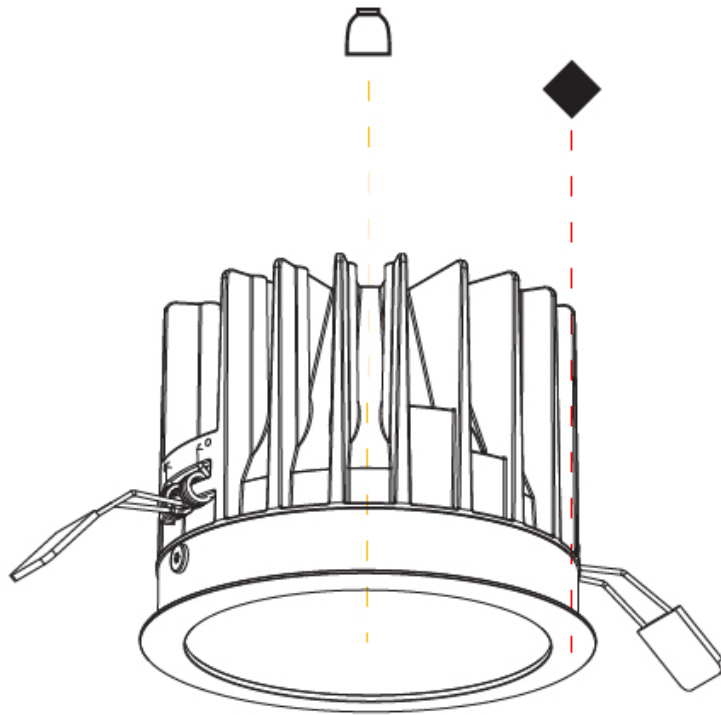

OIKO STANDARD RECESSED

A37868-

PROJECT	_____
TYPE	_____
SPECIFIER	_____
QUANTITY	_____
DATE	_____

A