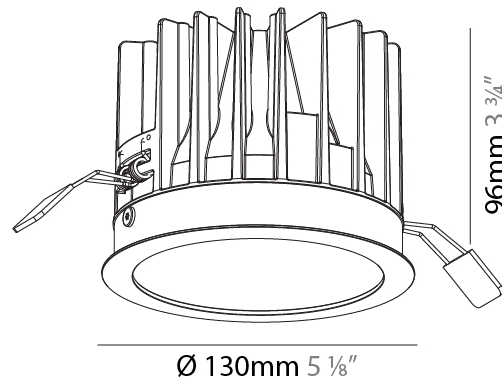

GENERAL

Series: Oiko
Subseries: Oiko Standard
Brand: Prolicht
Division: Architectural
Mounting Type: Recessed
Mounting Location: Ceiling
Subcategory: Downlight

PHYSICAL

Shape: Round
Diameter (mm): 130
Diameter (in): 5 1/8
Height (mm): 96
Height (in): 3 3/4
Ceiling Thickness (mm): 10 / 12.5 / 15
Ceiling Thickness (in): 3/8 or 1/2 or 9/16
Min. Recessing Depth (mm): 110
Min. Recessing Depth (in): 4 5/16
Light Distribution: Downlight
Weight (kg): 0.83
Weight (lbs): 1.83
Fixture Finish: SSR / BKV / CWI / CRY / HAB / UFT / ITA / RUA / FTG / MYG / LOD / PUS / FRO / FUP / KIA / POP / BLS / SPG / MEY / GOH / GUM / CHC / COM / ABZ / JAG / OBR / MOS / ROR
Fixture Material: Aluminum Die Cast
Cut-out Measurements: D. - 125mm / 4 15/16"

ELECTRICAL

Lamp Type: LED (Zhaga Standard)
Input Wattage (W): 28.6
Total Output Wattage (W): 26
Dimming: Tri-Mode (Non-Dimming and Phase Dimming (120Vac only) and 0-10V Dimming)
Driver Included: No
Driver Location: Recessed Housing
Driver Type: Constant Current - Universa
Housing: See components
Input Voltage (V): 120 - 277
Constant Current (MA): 700

LED

Number of LEDs: 1
Color Temperature (°K): 2700 / 3000 / 3500 / 4000
Max. Delivered Lumen (lm): Max 2830
Nominal Lumen (lm): 3210 / 3290 / 3459 / 3530
CRI: >90 CRI
Efficiency (%): 87 / 81 / 80
Lamp Life (hrs): 50000

OPTICAL

Reflector: 12 / 24 / 40

RATINGS AND CERTIFICATIONS

Certified By: Certified for North American Standards
IP rating: IP20